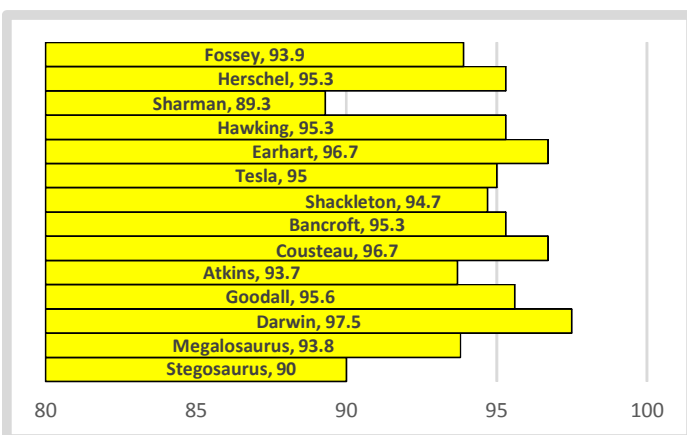

Class attendance for week beginning 11th December