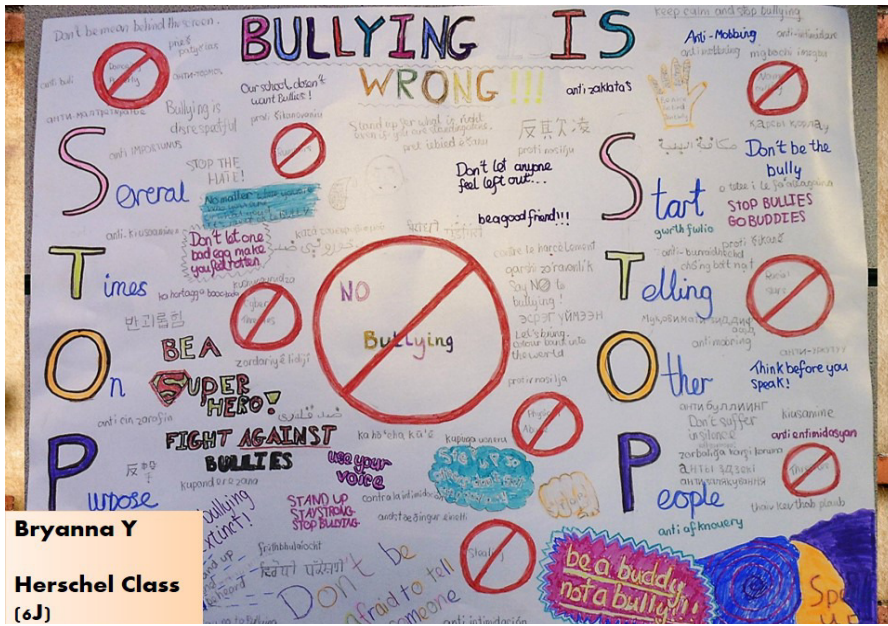

Reminders for your diary

Monday 8th January	Year 2 Parent Reading (2.50pm)
Tuesday 9th January	Year 3 & 4 Parent Reading (2.50pm)
Wednesday 10th January	Foundation Stage Shared Reading (2.50pm)
Thursday 11th January	Year 1 Parent Reading (2.50pm)
Tuesday 16th January	School Nurse Drop-in (8.30-9.30am) Office Meeting Room
Wednesday 17th January	Year 1 to McColls (am) Year 3 & 4 Girls' Football Tournament (all day) Len Forge Centre

Spring Term Diary Dates

We are currently finalising the list of Spring Dates for your diary.

These will be emailed out to parents shortly. The dates will also be posted on our website for your convenience.

ANTI-BULLYING POSTER COMPETITION – OVERALL WINNING ENTRY

**Friday 26th
January 7.00pm**

Following the success of previous years, our EHSA have organised another Psychic Evening for Friday 26th January.

Tickets are available from the office at £10 each.

If you would like to book a private reading, please contact our EHSA by emailing ehsa.info@yahoo.co.uk.

ABSENCES

In the event of any illness that prevents your child from attending school, please endeavour to contact the office by 9.30am at the latest. Please may we also remind parents that children suffering from either vomiting or diarrhoea should be kept at home until they have been clear of symptoms for 48 hours.

Next week we are on Week 2 of our School Lunch Menu. For full details of the complete 3 week menu plan please see our website www.edwardshallprimary.co.uk.

	MONDAY	TUESDAY	WEDNESDAY	THURSDAY	FRIDAY
WEEK TWO	Ham and Cheese Pasta Garlic Bread Peas	Cumberland Pork Sausages Veggie Sausages, Mashed Potatoes Baked Beans or Sweetcorn	Sticky BBQ Chicken Fluffy Rice Sweetcorn	Roast Turkey with Gravy Roasted Quorn Fillet Roast Potatoes, Mixed Veg	Fishcake French Fries Peas/Baked Beans
	Or Jacket Potato topped with either: Tuna Cheese Baked Beans	Or Jacket Potato topped with either: Tuna Cheese Baked Beans	Or Jacket Potato topped with either: Tuna Cheese Baked Beans	Or Jacket Potato topped with either: Tuna Cheese Baked Beans	Or Jacket Potato topped with either: Tuna Cheese Baked Beans
	Or Tuna Wrap	Or Ham Roll	Or Cheese Baguette	Or Ham Baguette	Or Cheese Mayo Wrap
	Doughnuts or Fresh Fruit	Chocolate Iced Sponge or Fresh Fruit	Jelly and Ice Cream or Fresh Fruit	Homemade Apple Flapjack or Fresh Fruit	Rocket Ice Lollies or Fresh Fruit

Don't forget our newsletters are available every week on our school website - www.edwardshallprimary.co.uk

**House Points
Current Totals**

Danes	1198
Normans	1183
Saxon	1515
Vikings	1346