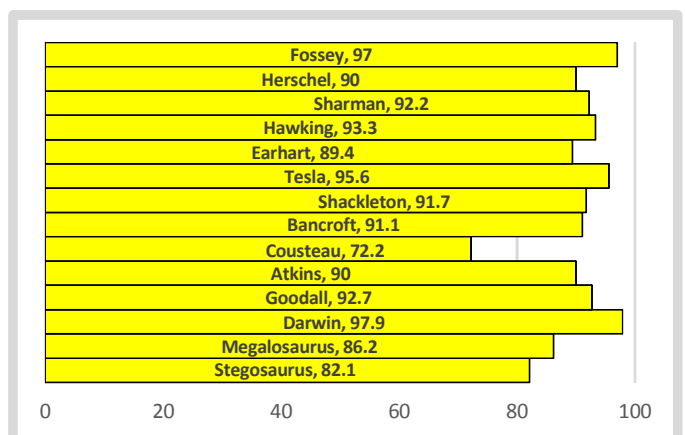

Class attendance for week beginning 18th December