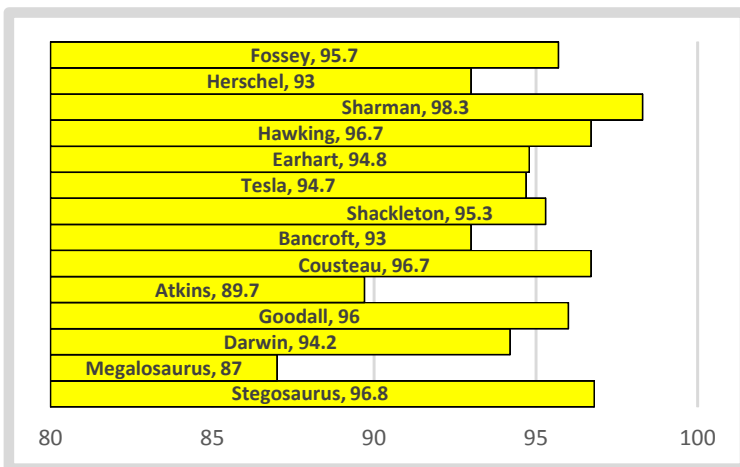

Class attendance for week beginning 18th June 2018

Sports Day Wednesday 4th July

We hope that many of you will be able to join us next Wednesday for our Sports Day.

KS2 activities start at 10.00am and Foundation/KS1 at 1.30pm. There is a picnic lunch for anyone who would like to join us between 12 noon and 1.00pm.

The weather forecast is good so any change to plans is unlikely – if there is any uncertainty we will text you as always. Please send your child to school in school uniform with a hat, sufficient sun cream and a named bottle of water to drink throughout the event.

Please remember, the kitchen will be closed for cooked dinners, and today is the last day to order a school packed lunch. If your child is NOT having a school packed lunch please make sure they bring their own lunch into school with them in the morning.

World Cup Special Lunch and Raffle Thursday 5th July

Our school caterers, Harrisons are holding a special lunch & raffle on Thursday 5th July!

Every child who has a school meal will receive a raffle ticket and the winners from each year group will receive a brand new football!

**Special Football Menu:
Hot Dog Sausage in a roll
(Premium Butchers Sausage or Vegetarian Sausage)
Potato Wedges
Baked Beans
Or
Jacket Potato
Or
Cheese Baguette**

**Iced Chocolate Sponge
Orange, Blackcurrant,
Milk or Water**

Fruit and salad bar will also be available.

Non-Pupil Training Days 2018/19

We are pleased to advise, our Governing Body has recently agreed three non-pupil staff training days for the next academic year. They are as follows:

Friday 12th October 2018

Monday 25th February 2019

Wednesday 24th July 2019

These can be found on our school website for future reference along with links to the School Term and Holiday Dates calendar. Two further dates are to be confirmed.

We're working towards Artsmark Awarded by Arts Council England